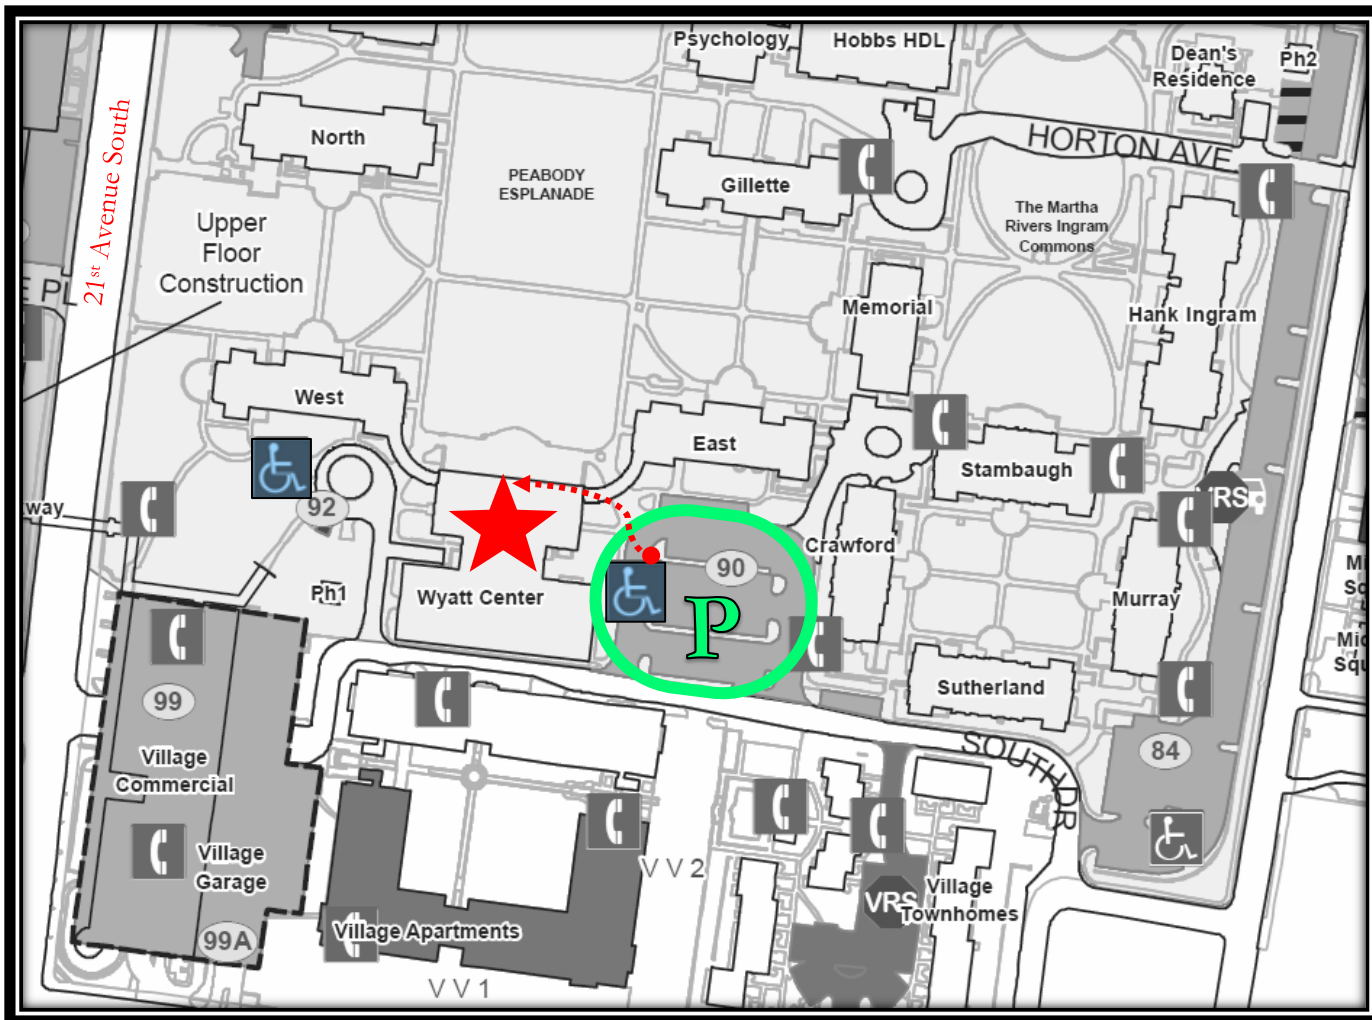

SENSE Theatre® April 2022 Performances

VENUE: Wyatt Center Rotunda
ADDRESS: 1930 South Drive, Nashville, TN, 37212
PARKING: VU Parking Lot 90

= Handicap Parking

= Performance Venue

= Parking

= Pathway from Lot 90 to main entrance of Wyatt Center (off of Peabody Esplanade)

From Lot 90, walk towards the Peabody Esplanade and take the grand steps up to the main Wyatt Center lobby.

*Handicap parking is available in Lot 90 or Lot 92 (pictured on map).

*Handicap accessible entrance is located directly off of Lot 92.