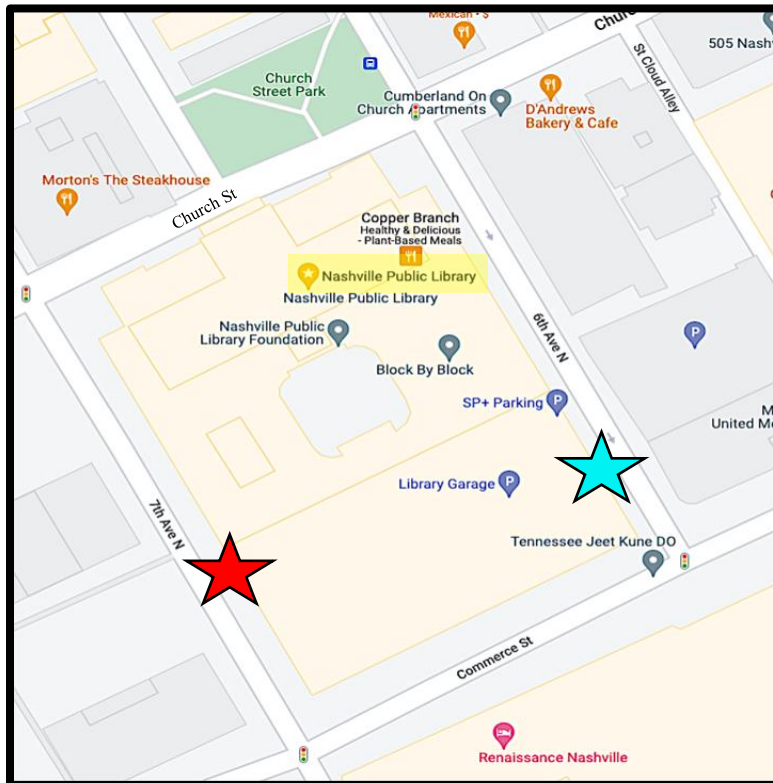

SENSE Theatre® Presents *The Adult School*

by Blythe Corbett

PERFORMANCE VENUE

Nashville Public Library
Main Library, Downtown
615 Church Street, Nashville, TN 37219

PARKING

Library Garage
Entrances at 6th Ave N & 7th Ave N

**After parking vehicle, follow signs in garage to library lobby entrance*

**Use self-service machine in library lobby to validate parking garage ticket (90 minutes free)*

Library Garage | 7th Ave N Entrance

Library Garage | 6th Ave N Entrance